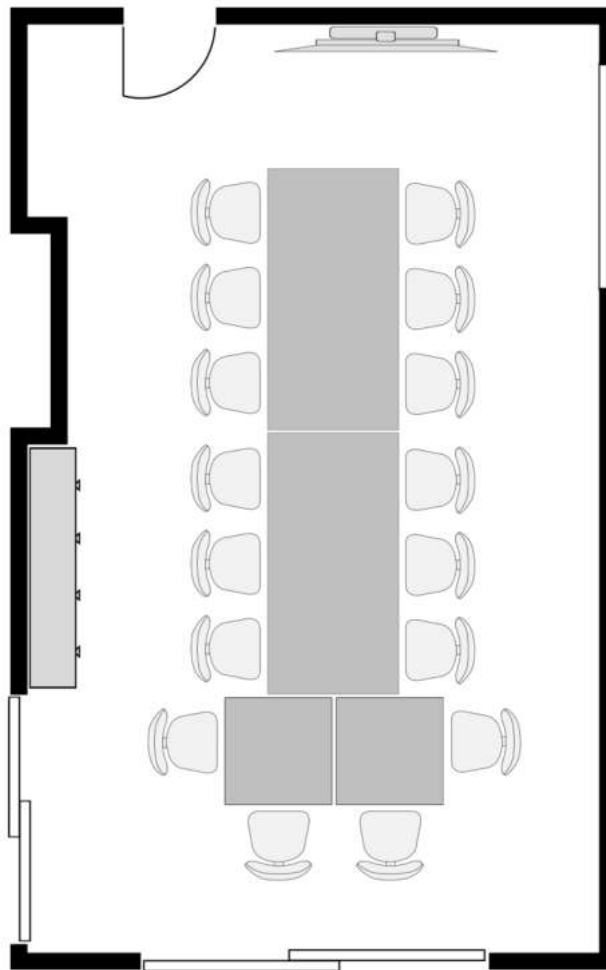

THE BOARDROOM

Our boardroom is located in the main house of The Peech Hotel, with doors opening on to the hotel's gardens. The room is perfect for focused meetings with big agendas – board meetings, strategy sessions, team training and creative workshops.

The room is 8m x 5m (40sqm) and is recommended for 6-16 delegates.

Equipped with a 65" wall-mounted TV screen with HDMI & wireless connections.

THE
peech
BOUTIQUE HOTEL