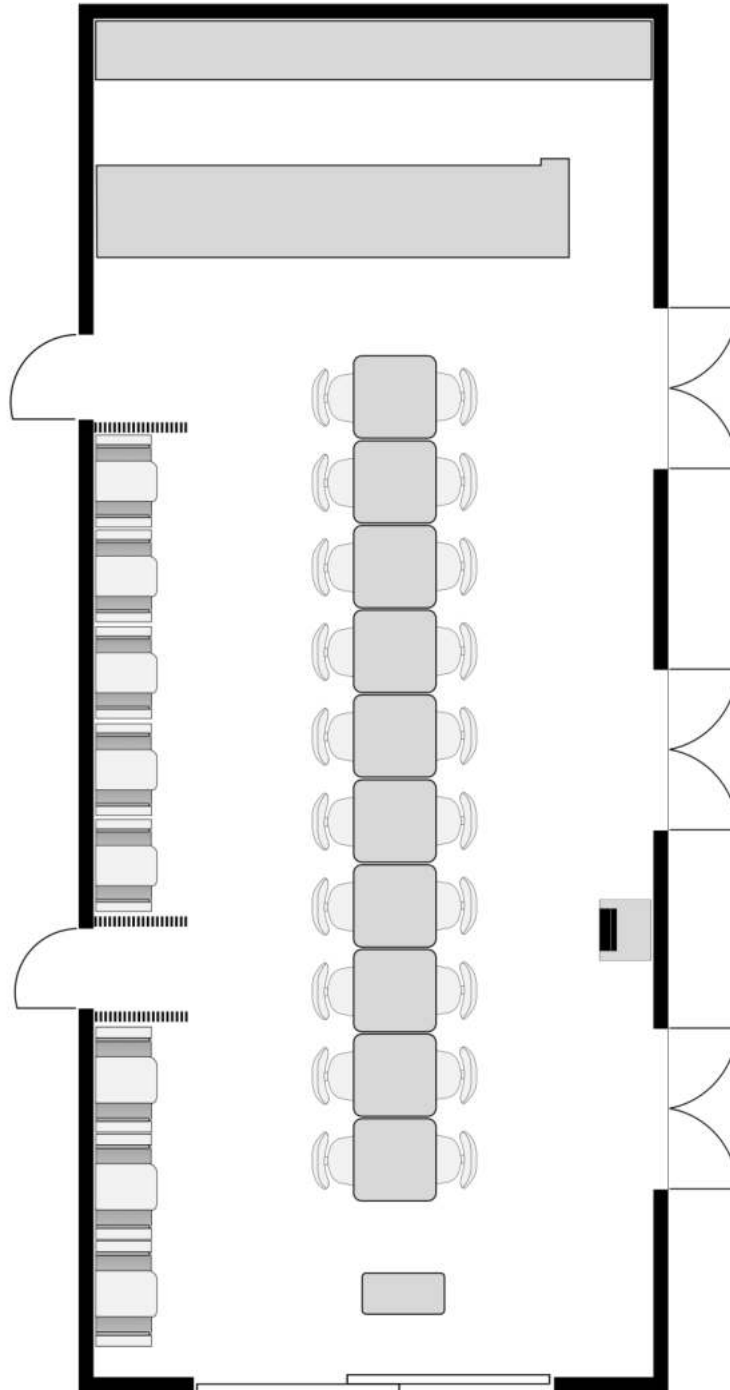

The room is 11m x 6m (65sqm) and is recommended for 12-26 delegates.

Equipped with a 65" free-standing TV screen with HDMI connection.

THE
peeck
BOUTIQUE HOTEL

2 Tables = 26 PAX

Table of 20 PAX

THE
peeck
BOUTIQUE HOTEL

4 Tables = 26 PAX

THE
peeck
BOUTIQUE HOTEL