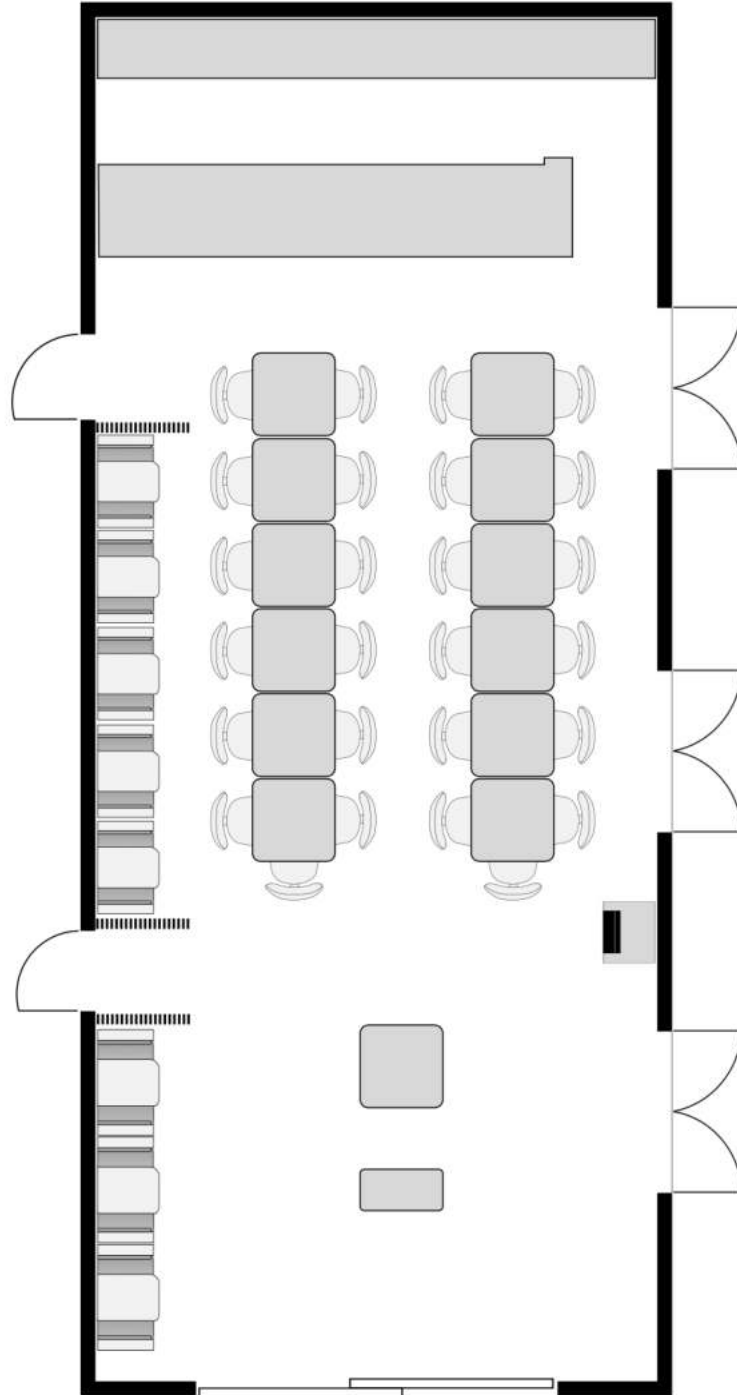

The room is 11m x 6m (65sqm) and is recommended for 12-26 delegates.

Equipped with a 65" free-standing TV screen with HDMI connection.

THE
peeck
BOUTIQUE HOTEL

2 Tables = 26 PAX

Table of 20 PAX

THE
peeck
BOUTIQUE HOTEL

4 Tables = 26 PAX

THE
peeck
BOUTIQUE HOTEL