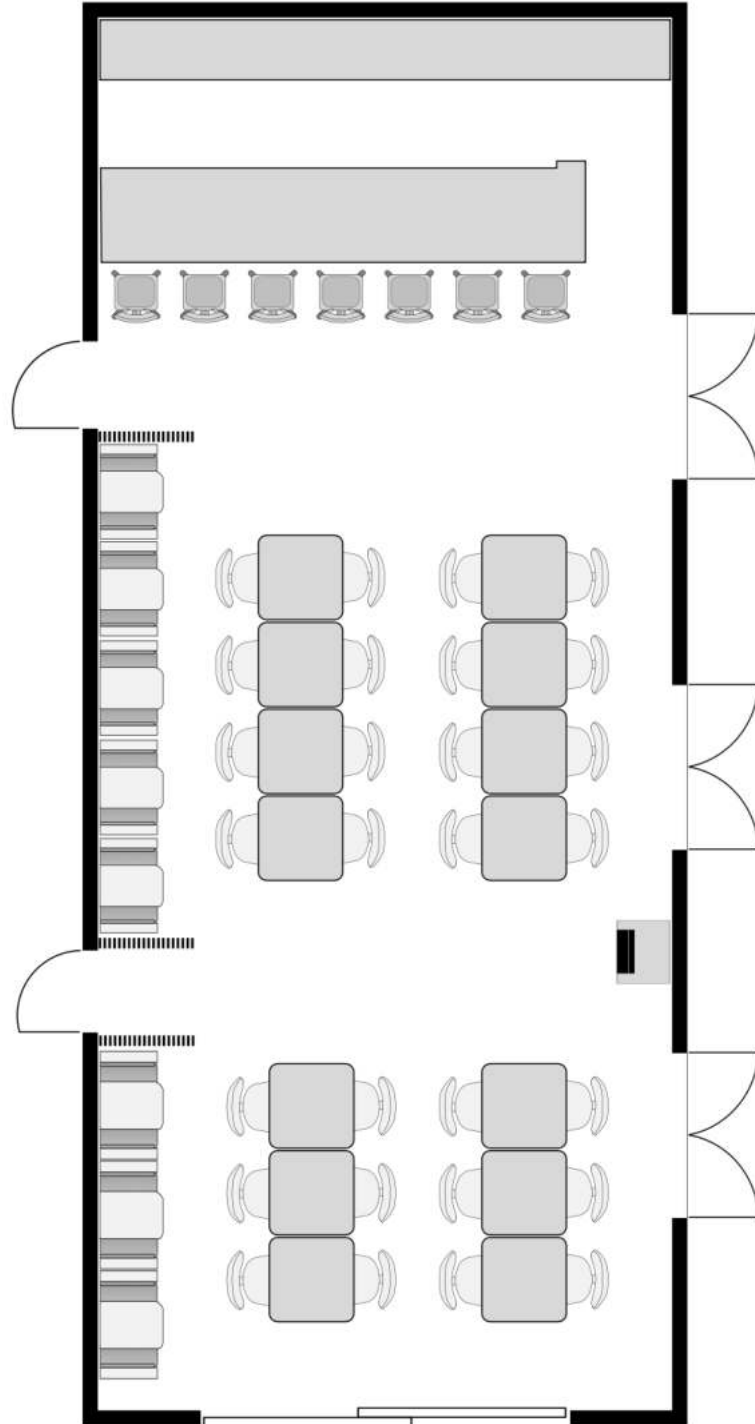

The room is 11m x 6m (65sqm) and is recommended for 12-26 delegates.

Equipped with a 65" free-standing TV screen with HDMI connection.

THE
peeck
BOUTIQUE HOTEL

2 Tables = 26 PAX

Table of 20 PAX

THE
peeck
BOUTIQUE HOTEL

4 Tables = 26 PAX

THE
peeck
BOUTIQUE HOTEL